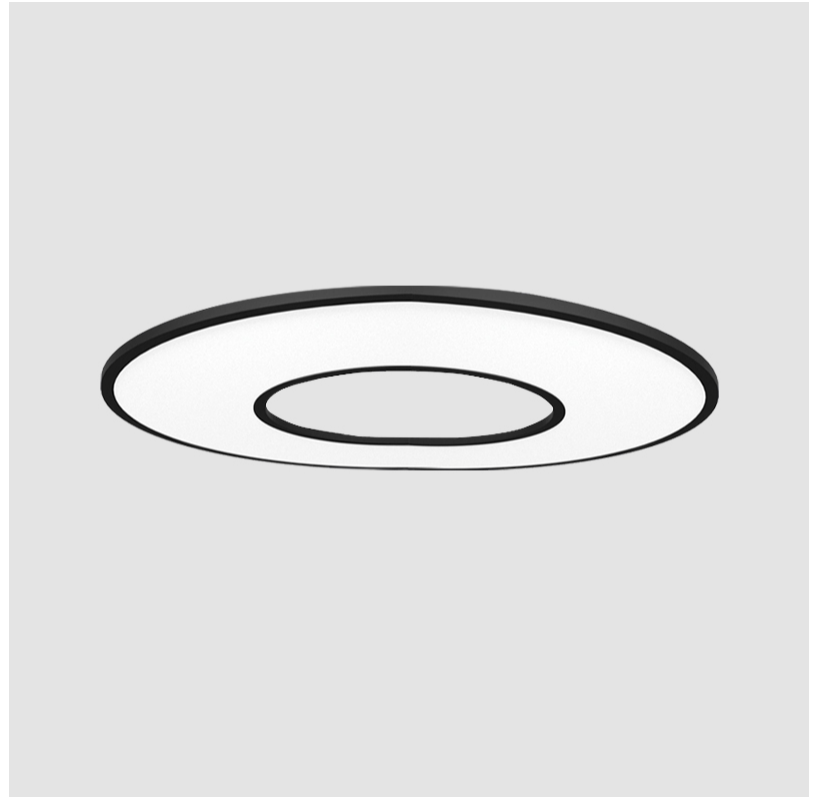

PROJECT
TYPE
SPECIFIER
QUANTITY
DATE

HARMONY RING SURFACE

A52036-

base number	Color Temperature	Finish Options	Diffuser Options

1. To build a product code in our configurator select the specify button on the base model # product page
2. To build a manual product code on this datasheet choose from the options listed below in blue font and add the suffix to the base model #

GENERAL

Series: Harmony Ring
Partner: Ivela
Division: Architectural
Installation: Surface
Product Type: Panels
Mounting Location: Ceiling
Light Distribution: Direct

PHYSICAL

Shape: Round
Diameter (mm): 899
Diameter (in): 35 ³/₈
Height (mm): 19
Height (in): 3/4
Diffuser: PMMA - Opal / Prismatic
Fixture Finish: WHI / BLK / GLD
Fixture Material: Aluminum

ELECTRICAL

Lamp Type: LED
Input Wattage (W): 56
Dimming: Tri-Mode (Non-Dimming and Phase Dimming (120Vac only) and 0-10V Dimming)
Driver Included: No
Driver Location: Remote
Driver Type: Constant Voltage - Universal
Driver Class: Class 2
Housing: ENCP 5 (ERP) ENCP 8 (SC Power)
Input Voltage (V): 120 - 277
Output Voltage (V): 24

LED

Color Temperature (°K): 2700 / 3000 / 3500 / 4000
Max. Delivered Lumen (lm): 4032 / 4200 / 4325 / 4452
Nominal Lumen (lm): 6720 / 7000 / 7208 / 7420
CRI: >93 CRI
Lamp Life (hrs): 50000

OPTICAL

RATINGS AND CERTIFICATIONS

Certified By: CSA Certified to UL and CSA Standards
IP rating: IP20

Ø420mm 16 ⁹/₁₆"

Ø899mm 35 ³/₈"